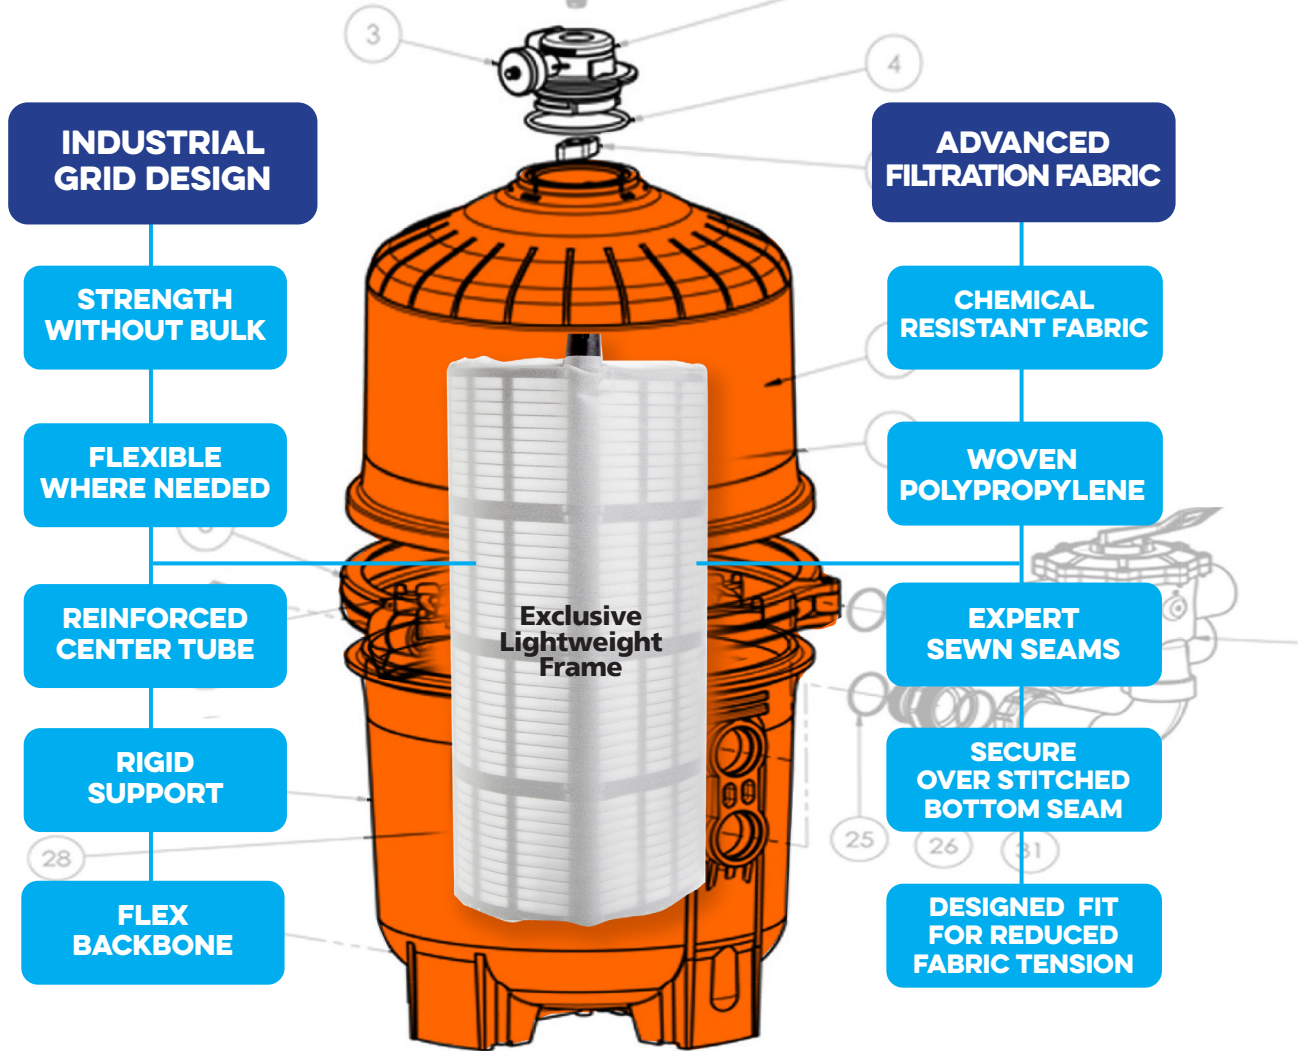

Special products

For all listings by manufacturer please use our Filter Finder at Pleatco.com

We understand how important it is to have the right information at the right time, especially when helping a customer select a specific part from a sea of variables. At Pleatco we have built a super fast Filter Finder search engine that you can access virtually anywhere on any mobile device or computer. You can search by part number or dimensions and we have a full listing of replacement filters that correspond to the original pool/spa manufacturer. Save yourself time and frustration and visit our website today .

PLEATCO.COM

WE DON'T BUILD THE TANK... WE MAKE IT WORK BETTER!

Pleatco **DE** GRIDS

Light + Strong = Better

Only getting basic results from your current DE Grids and looking for an innovative replacement solution that can enhance your tank's filtration performance? Pleatco DE GRIDS are scientifically engineered to deliver optimized filtration. Built with high impact ABS material featuring a high 'strength-to-weight' ratio, our grid frames are noticeably lighter in weight. Pleatco's unique Filtration material, a high performance woven polypropylene to maximize filtration.