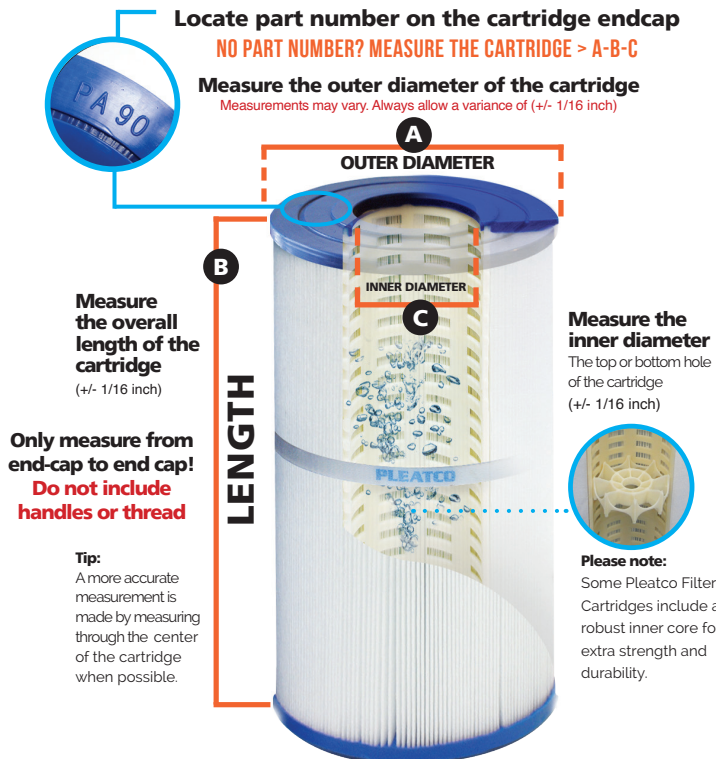

Easily identify any pool or spa filter cartridge.

Videos & information
Pleatco.com