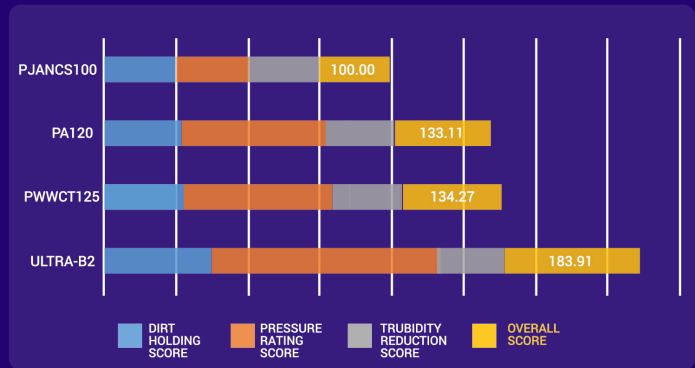

CROSS REFERENCE BY OEM

STA-RITE			
Tank Model	OEM #	ULTRA #	ULTRA SET #

PRC75	25200-0175S	ULTRA-A3	ULTRA-A3-PAK4

PXC-75	25230-0075S	ULTRA-B6	
PXC-95	25230-0095S		

Posi-Clear RP Filters			
Tank Model	OEM #	ULTRA #	ULTRA SET #
PXCRP100	R173215	ULTRA-C3	
PXCRP150	R173216	ULTRA-C4	
PXCRP200	R173217	ULTRA-C5	

JANDY			
Tank Model	OEM #	ULTRA #	ULTRA SET #

CL & CV Series Filters			
CL/CV	OEM #	ULTRA #	ULTRA SET #
CL/CV 340	A0557900	ULTRA-A8	ULTRA-A8-PAK4
CL/CV460	A0558000	ULTRA-A9	ULTRA-A9-PAK4
CL/CV580	A0104000	ULTRA-A10	ULTRA-A10-PAK4

CS Series Filters			
CS	OEM #	ULTRA #	ULTRA SET #
CS100	R0462200	ULTRA-B2	
CS150	R0462300	ULTRA-B3	

WATERWAY			
Tank Model	OEM #	ULTRA #	ULTRA SET #

Clearwater Filters			
Clearwater	OEM #	ULTRA #	ULTRA SET #
Clearwater 150	817-0150	ULTRA-C8	

ClearWater II Filters			
Tank Model	OEM #	ULTRA #	ULTRA SET #
ClearWater II 75	817-0075P	ULTRA-B6	
	817-0075PB		
ClearWater II 100	817-0100P		
	817-0100PB		
ClearWater II 125	817-0125N	ULTRA-B2	
	817-0125NB		
ClearWater II 150	817-0150N	ULTRA-B3	
	817-0150NB		

Crystal Water Filters			
Crystal Water	OEM #	ULTRA #	ULTRA SET #
Crystal Water 325	817-0081	ULTRA-A5	ULTRA-A5-PAK4
Crystal Water 425	817-0106	ULTRA-A6	ULTRA-A6-PAK4
Crystal Water 525	817-0131	ULTRA-A7	ULTRA-A7-PAK4

ProClean & ProClean Plus Filters			
Tank Model	OEM #	ULTRA #	ULTRA SET #
ProClean 75	817-0075P	ULTRA-B6	
ProClean Plus 75	817-0075PB		
ProClean 100	817-0100P		
ProClean Plus 100	817-0100PB		
ProClean Plus 125	817-0125N	ULTRA-B2	
	817-0125NB		
	817-0125PB		
ProClean Plus 150	817-0150N	ULTRA-B3	
	817-0150NB		
	817-0150PB		
ProClean 175	817-0175P	ULTRA-B4	
ProClean Plus 175	817-0175PB		
ProClean 200	817-0200P		
ProClean Plus 200	817-0200PB