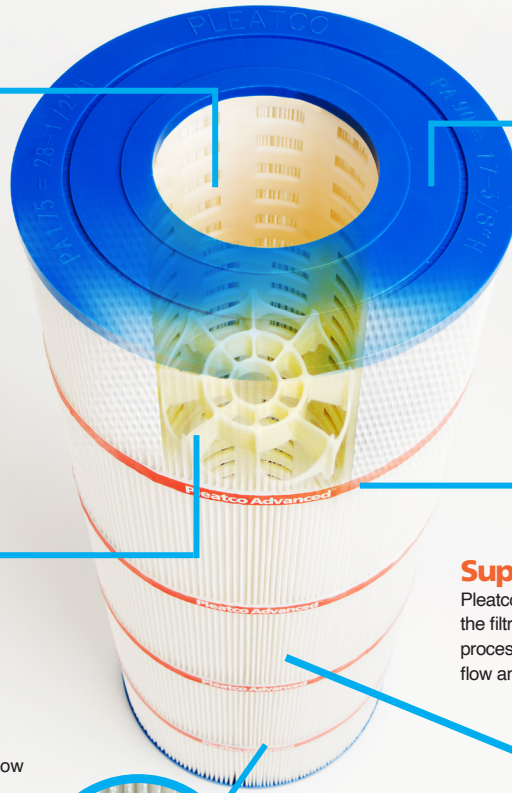

Fundamentals of a properly designed pool or spa filter cartridge.

Pleatco Free Flow Cores

Engineered ABS for great flow.

Pleatco's unique Free Flow Cores MAXIMIZE filtration performance of the entire cartridge by delivering optimized water flow to a large surface area of the filtration fabric to capture dirt particles. Pleatco Cores are highly engineered, incredibly strong molded ABS.

Strong End Caps

Pleatco end-caps are break resistant, with ergonomic handles and easily identifiable part numbers.

Super-bond Bands

Pleatco break-resistant super-bond bands are sealed tight to the filtration fabric with an incredibly strong unique bonding process keeping the pleats sharp and separated for good flow and performance.