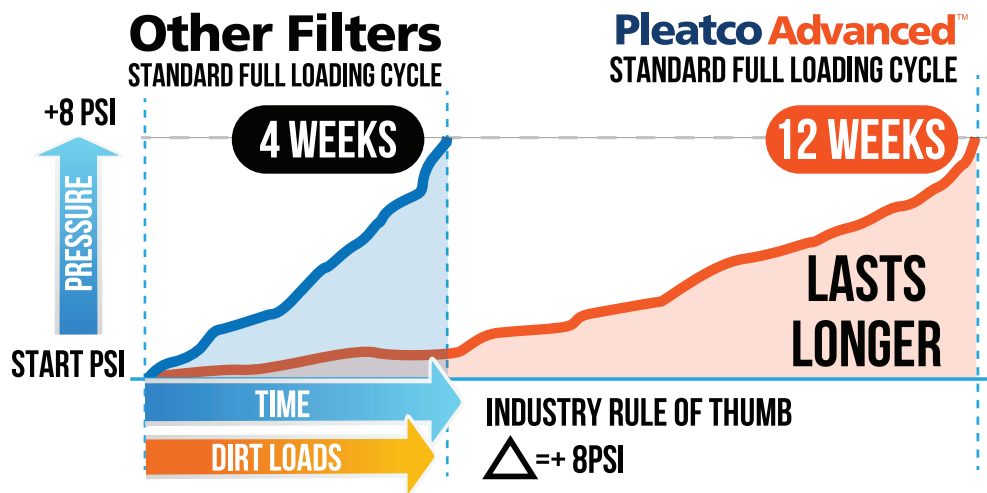

Others
Old School

Pleatco's Free Flow Cores allow for the even flow of water through the cartridge driving dirt particles to the Pleatco Advanced Point Bonded Filtration Fabric providing reliable filtration.

Quality matters. Choose wisely.

**Pleatco
Advanced**
**POINT BONDED
FILTRATION FABRIC™**
TECHNOLOGY
100% EXCLUSIVE

*JOHN NIX, SERVICE TECHNICIAN, SIMPSONVILLE, KY (PHOTOS)

LONGER SERVICE LIFE = LESS MAINTENANCE = MORE POOLS SERVICED
RETURN TO A HIGH STATE OF ORIGINAL PERFORMANCE AFTER CLEANING!