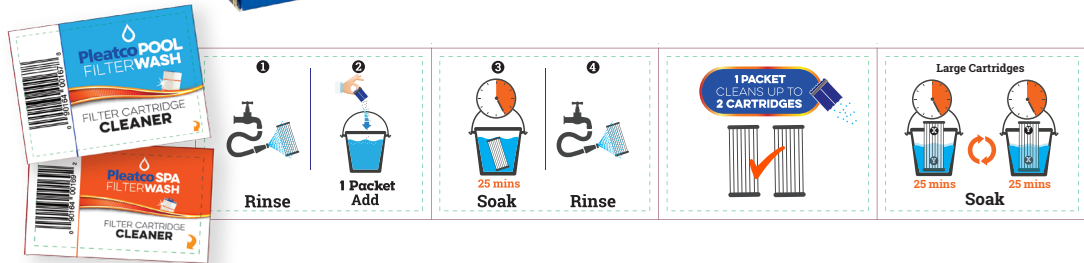

NEW

Pleatco FILTERWASH™ V2

FILTER CARTRIDGE CLEANER

The mighty powder packet that does the work for you!

A fresh new product solution and sales approach!

Separate Pool / Spa Powders

Individual formulas
for each application

Each individual packet
with fold-out instruction booklet
and barcode

Sold in individually branded
Dispenser Boxes
Pre-filled with product
Great for counter or shelf display

Pleatco has taken cartridge cleaning in a completely new direction, away from the typical spray-on products and into a simple packet solution that is easy to use and easy to sell. PleatcoFilterWash packets are engineered for individual Pool / Spa applications - a unique and exclusive concept to Pleatco - and have separate formulas for both applications.